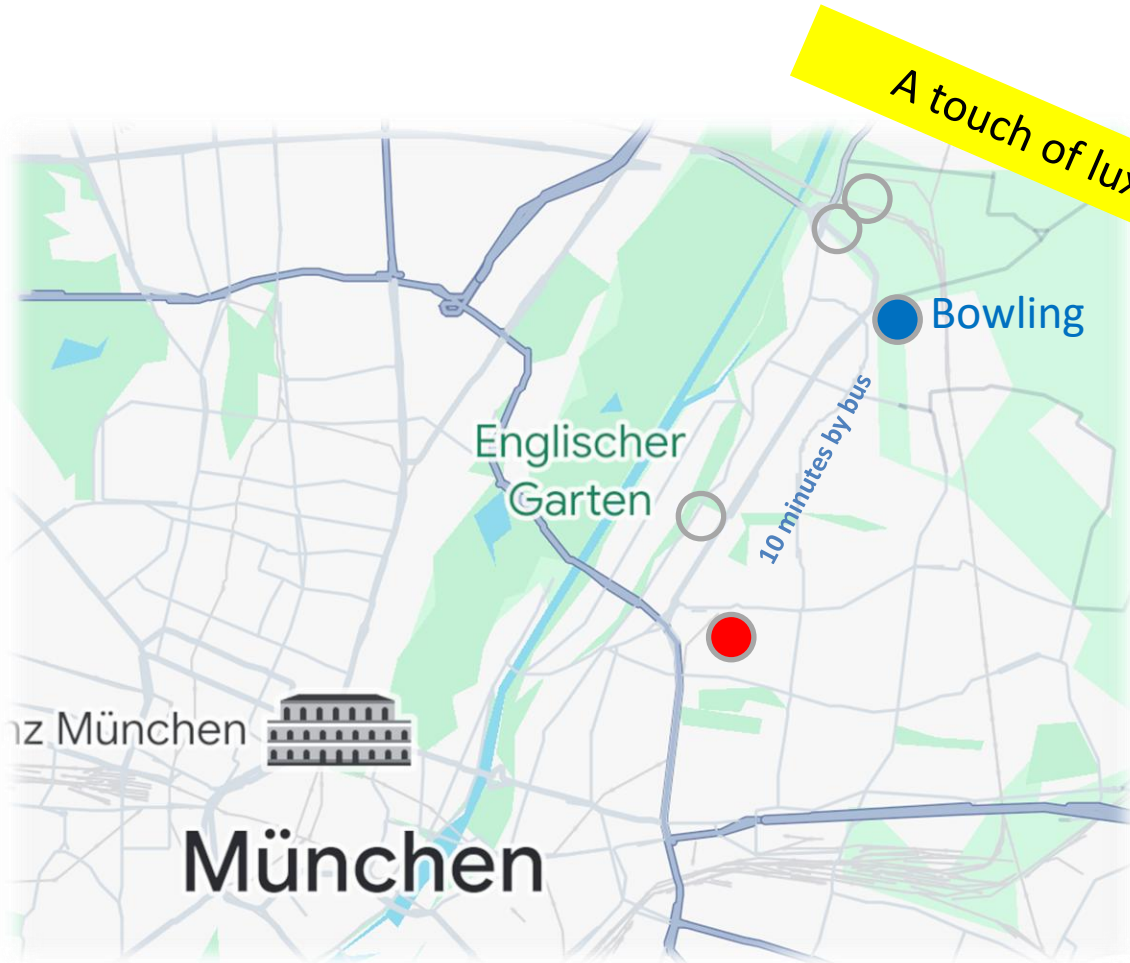

Leonardo
Arbellapark
www.leonardo-hotels.de

155 € single
165 € double

100 rooms with climate control

Fitness room inhouse

Restaurant inhouse

Bicycle rental for free

All Room rates per night incl. breakfast

ESBC 2027 Munich / Germany

The hotels

FOUR POINTS
BY SHERATON

A touch of luxury

Four Points
by Sheraton

www.marriott.com

165 € single
190 € double

100 rooms with climate control

Spacious rooms