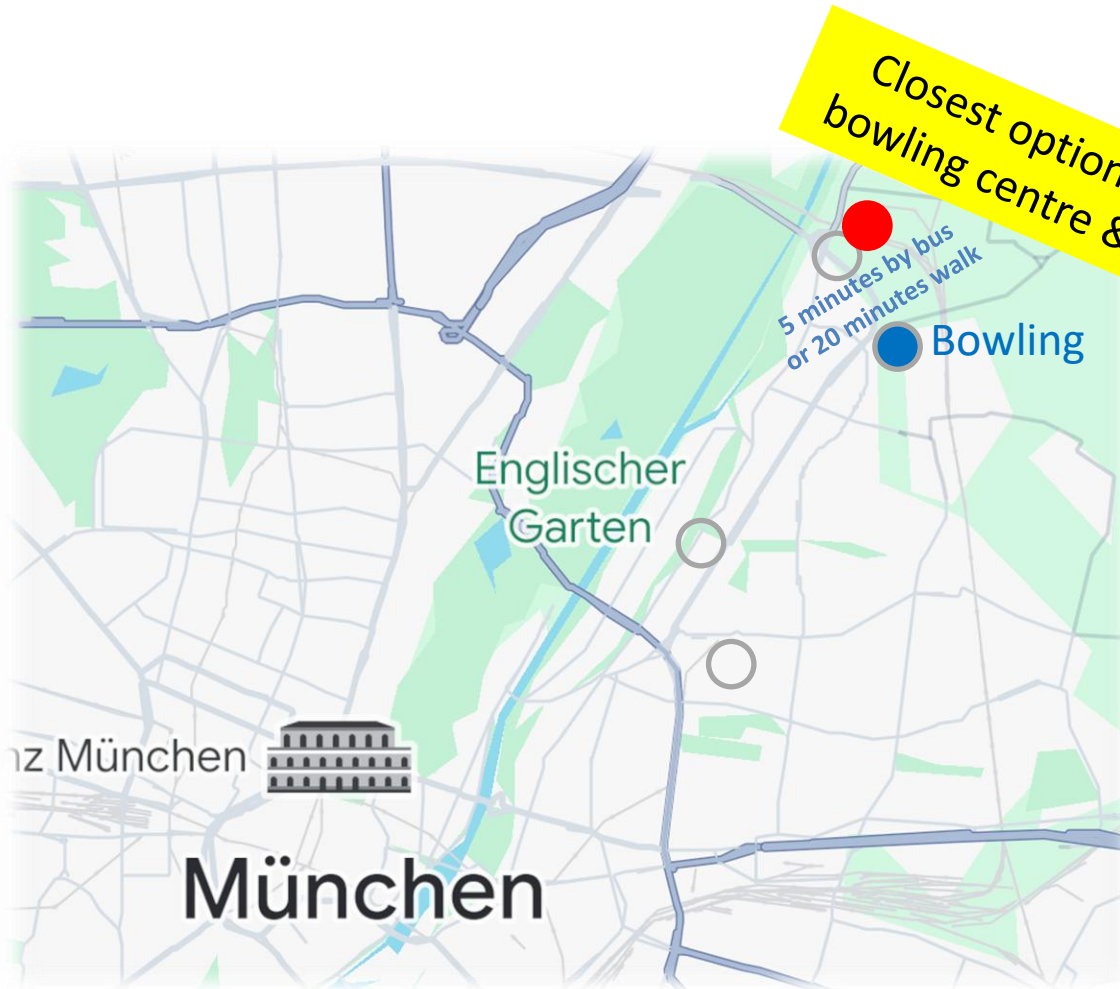

ESBC 2027 Munich / Germany

The hotels

Dein Apart

www.dein-apart.de

140 € single
150 € double

200 rooms with climate control

Fitness room and laundry inhouse

Restaurant inhouse