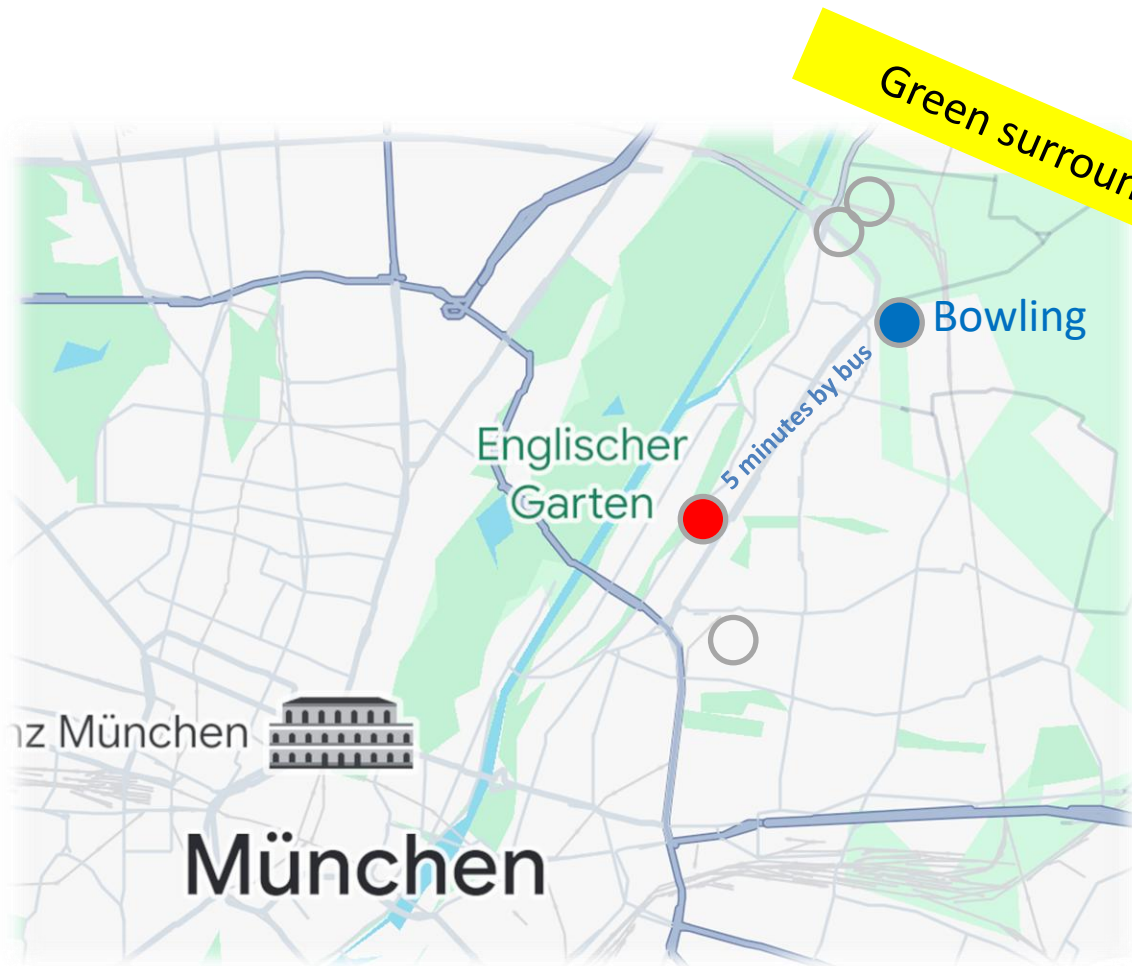

115 € single
135 € double

50 **budget** rooms
without climate control

Shopping options directly adjacent

Restaurant inhouse

All Room rates per night incl. breakfast

ESBC 2027 Munich / Germany

The hotels

LEONARDO
Hotels