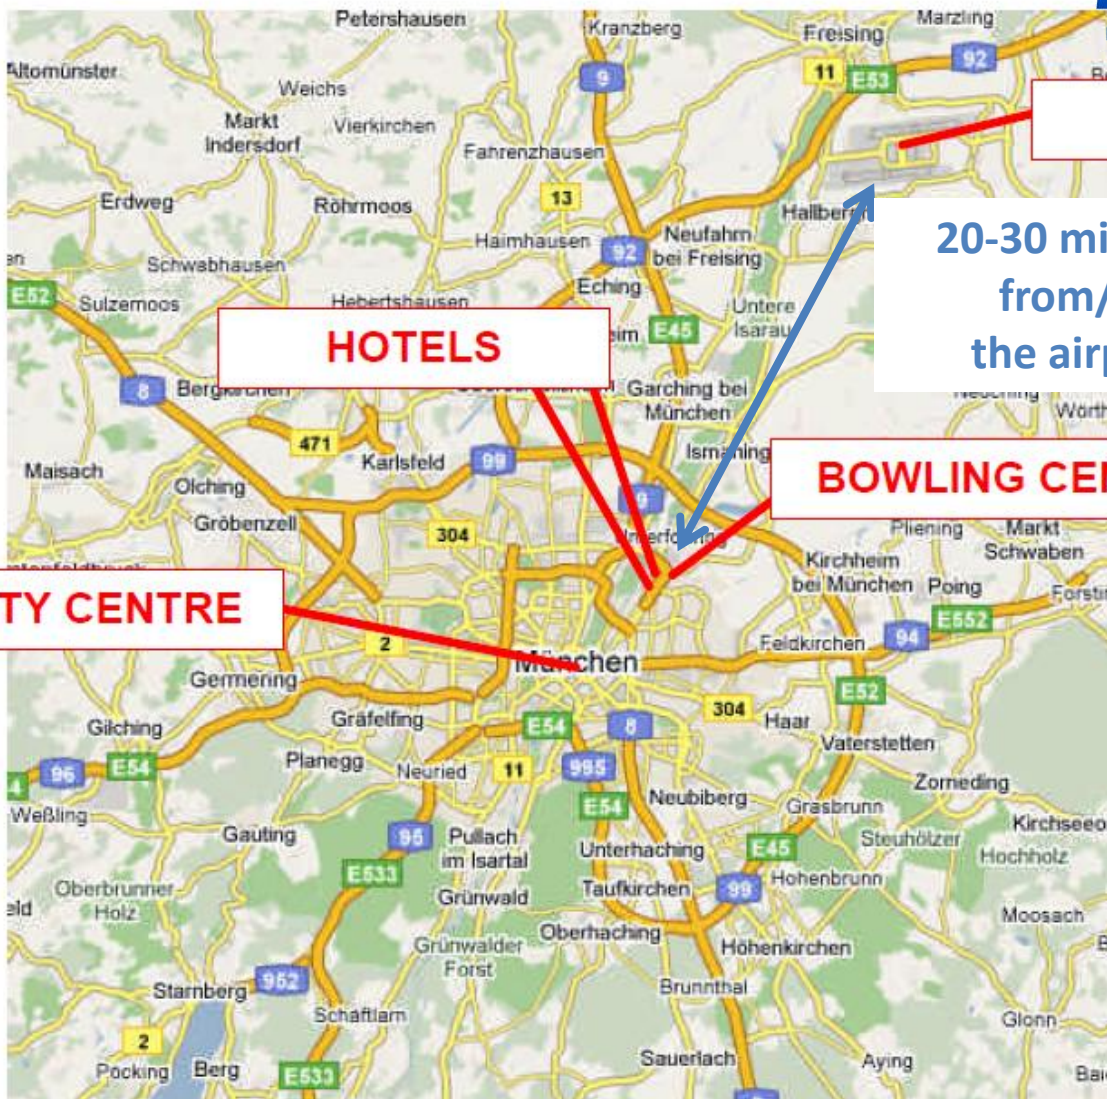

ESBC 2027 Munich / Germany

You are cordially invited to return to Munich

ESBC 2027 Munich / Germany

Dream-Bowl Palace | www.dreambowl.de

The largest bowling centre in Europe.

52 Brunswick lanes.

One bowling centre for men + women.

Capacity for 900 bowlers + their guests.

ESBC 2027 Munich / Germany

52 lanes

ESBC 2027 Munich / Germany

Short transfer times

European Seniors Bowling Championships

Unterföhring • Munich | Germany

AIRPORT

20-30 minutes
from/to
the airport

HOTELS

BOWLING CENTRE

MUNICH CITY CENTRE

ESBC 2027 Munich / Germany

Short transfer times

European Seniors Bowling Championships

Unterföhring • Munich | Germany