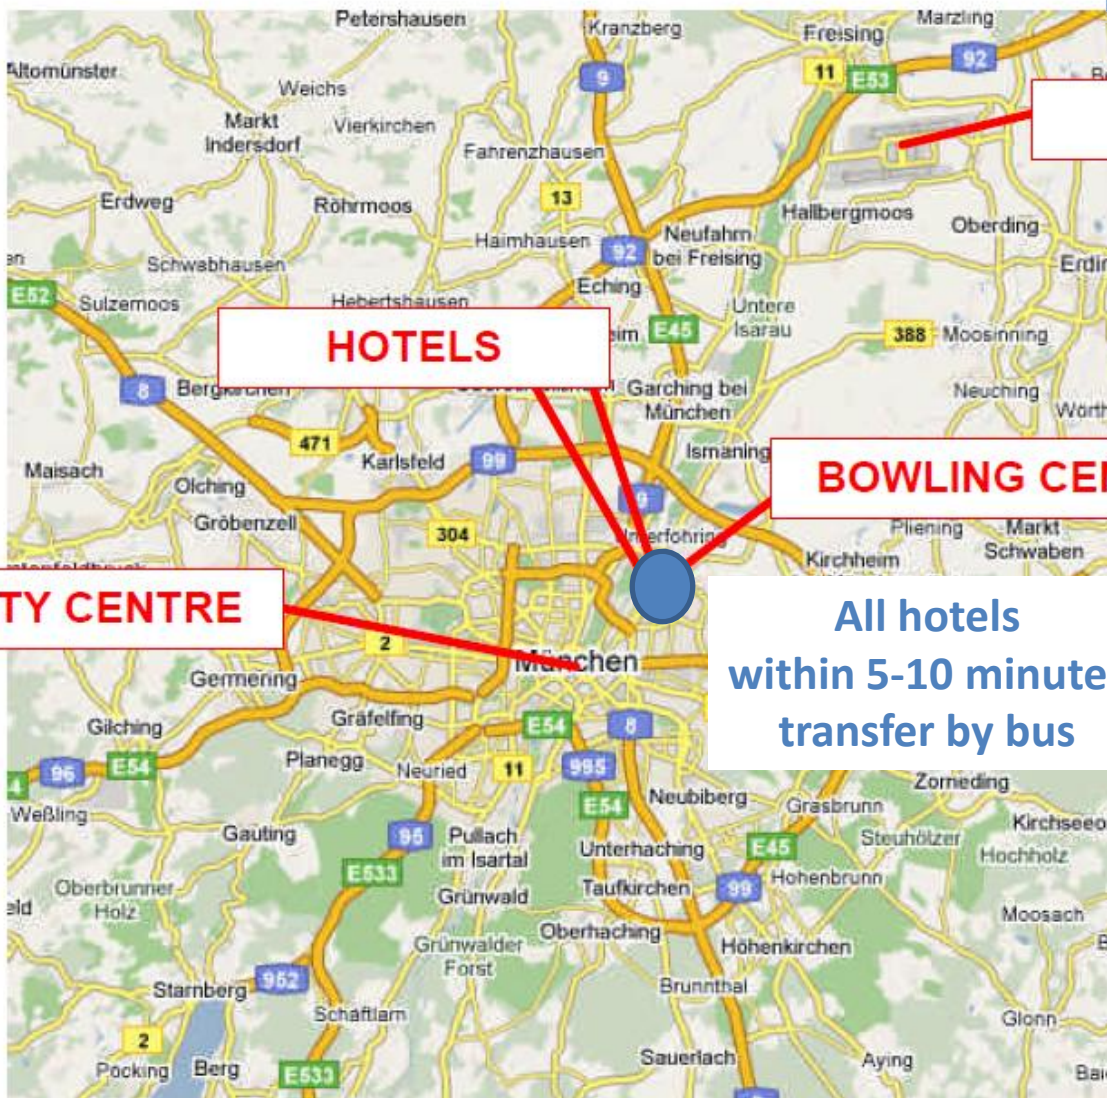

20-30 minutes
from/to
the airport

HOTELS

BOWLING CENTRE

MUNICH CITY CENTRE

ESBC 2027 Munich / Germany

Short transfer times

European Seniors Bowling Championships

Unterföhring • Munich | Germany