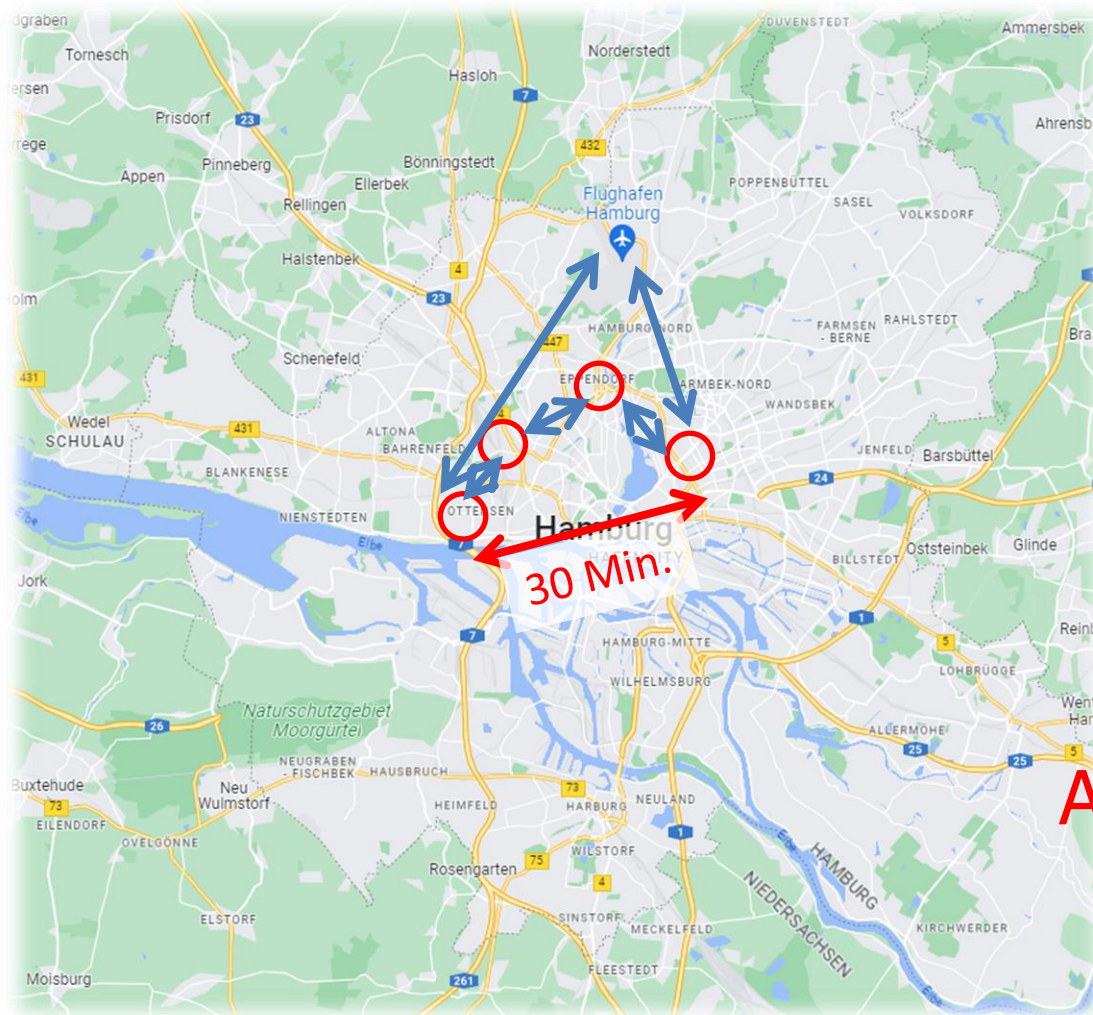

## Transfer times with shuttle buses

10-15 min.

Airport – all hotels  
All hotels – Gilde 44  
Dorint – U.S. FUN

30 min.

Gilde 44 – U.S. FUN  
All hotels to U.S. FUN  
(except for Dorint)