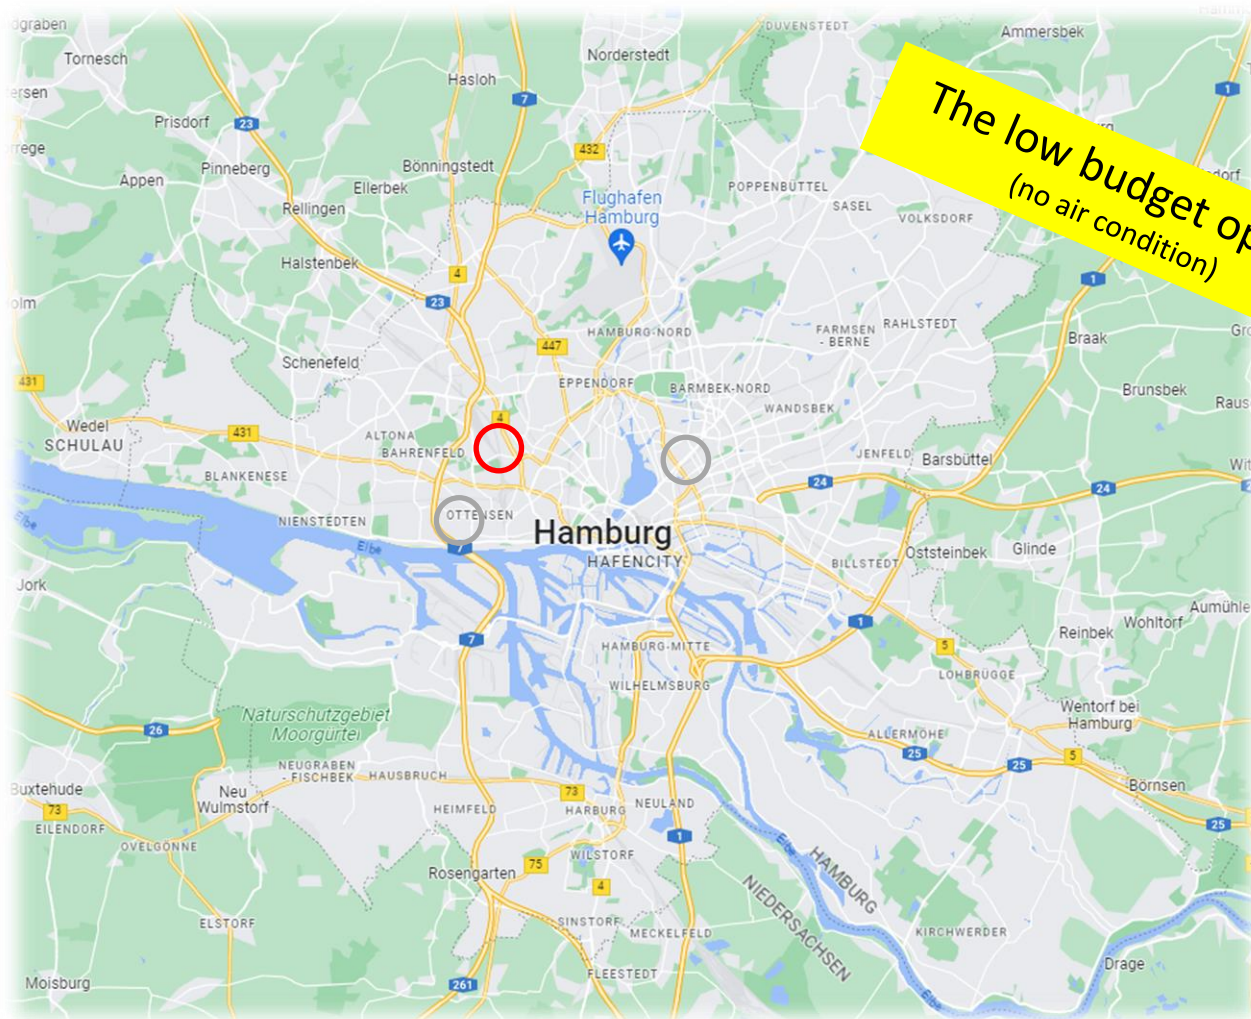

ESBC 2024 Hamburg / Germany

The hotels

**Hotel
Helgoland**
<https://www.hotel-helgoland.de>

**95 € single
110 € double
110 € twin**

All Room rates per night
incl. breakfast and
incl. Hamburg city tax