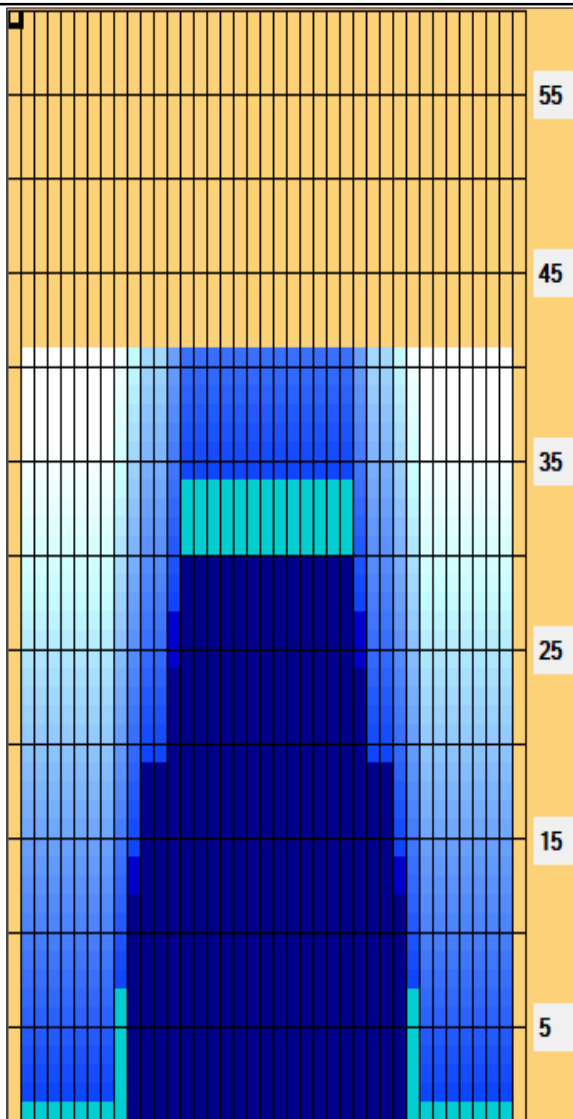

HOUSE 2022

Oil Pattern Distance: **41 Feet**
 Forward Oil Total: **14.4 mL**
 Forward Boards Crossed: **288 Boards**

Reverse Brush Drop: **41 Feet**
 Reverse Oil Total: **6.9 mL**
 Reverse Boards Crossed: **138 Boards**

Oil Per Board: **50 uL**
 Volume Oil Total: **21.3 mL**
 Total Boards Crossed: **426 Boards**

Start	Stop	Loads	Speed	Crossed	Start	End	Feet	T.Oil
1	2L 2R	2	14	74	0.0	1.9	1.9	3700
2	9L 9R	2	18	46	1.9	7.0	5.1	2300
3	10L 10R	2	18	42	7.0	12.1	5.1	2100
4	11L 11R	3	18	57	12.1	19.7	7.6	2850
5	13L 13R	2	18	30	19.7	24.8	5.1	1500
6	14L 14R	3	22	39	24.8	34.1	9.3	1950
7	2L 2R	0	26	0	34.1	41.0	6.9	0

Conditioner:
Type In or Select One

TransferType:
Type In or Select One

- Forward
- Reverse
- Combined
- Buff

Forward Reverse More

Start	Stop	Loads	Speed	Crossed	Start	End	Feet	T.Oil
1	2L 2R	0	30	0	41.0	30.0	-11.0	0
2	14L 14R	1	22	13	30.0	26.9	-3.1	650
3	13L 13R	3	18	45	26.9	19.3	-7.6	2250
4	11L 11R	2	18	38	19.3	14.2	-5.1	1900
5	10L 10R	2	14	42	14.2	10.3	-3.9	2100
6	2L 2R	0	10	0	10.3	0.0	-10.3	0

Forward Reverse More

Item	3L-7L:18L-18R	8L-12L:18L-18R	13L-17L:18L-18R	18L-18R:17R-13R	18L-18R:12R-8R	18L-18R:7R-3R
Description	Outside Track:Middle	Middle Track:Middle	Inside Track:Middle	Middle: Inside Track	Middle:Middle Track	Middle:Outside Track
Track Zone Ratio	11	2.75	1.04	1.04	2.75	11