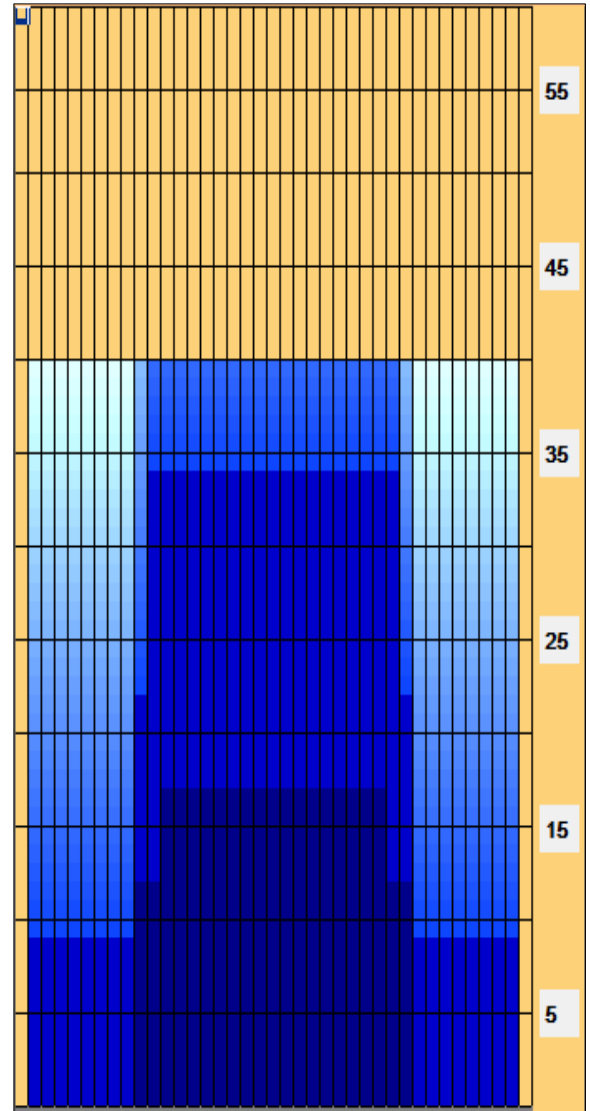

# Kegel Recreation Series - WALL STREET - 7240

Oil Pattern Distance:	40 Feet	Reverse Brush Drop:	40 Feet	Oil Per Board:	50 uL
Forward Oil Total:	8.8 mL	Reverse Oil Total:	10.9 mL	Volume Oil Total:	19.7 mL
Forward Boards Crossed:	176 Boards	Reverse Boards Crossed:	218 Boards	Total Boards Crossed:	394 Boards

	Start	Stop	Loads	Speed	Crossed	Start	End	Feet	T.Oil
1	2L	2R	1	18	37	0.0	0.0	0.0	1850
2	10L	10R	3	18	63	0.0	7.6	7.6	3150
3	10L	10R	2	18	42	7.6	12.7	5.1	2100
4	12L	12R	2	18	34	12.7	17.8	5.1	1700
5	2L	2R	0	18	0	17.8	24.0	6.2	0
6	2L	2R	0	22	0	24.0	32.0	8.0	0
7	2L	2R	0	30	0	32.0	40.0	8.0	0

Conditioner:  
Type In or Select One

TransferType:  
Type In or Select One

Forward

Reverse

Combined

Buff

	Start	Stop	Loads	Speed	Crossed	Start	End	Feet	T.Oil
1	2L	2R	0	30	0	40.0	34.0	-6.0	0
2	11L	11R	4	22	76	34.0	21.6	-12.4	3800
3	10L	10R	5	18	105	21.6	8.9	-12.7	5250
4	2L	2R	1	14	37	8.9	7.0	-1.9	1850
5	2L	2R	0	14	0	7.0	0.0	-7.0	0

WALL STREET - 7240 Unlike WALL STREET of today, this 40 foot pattern yields no surprises and is defined heavily at the 10th board. To be successful on the WALL STREET, we advise you to place your position near the big dot and bowl over the second arrow so your scores will flourish!